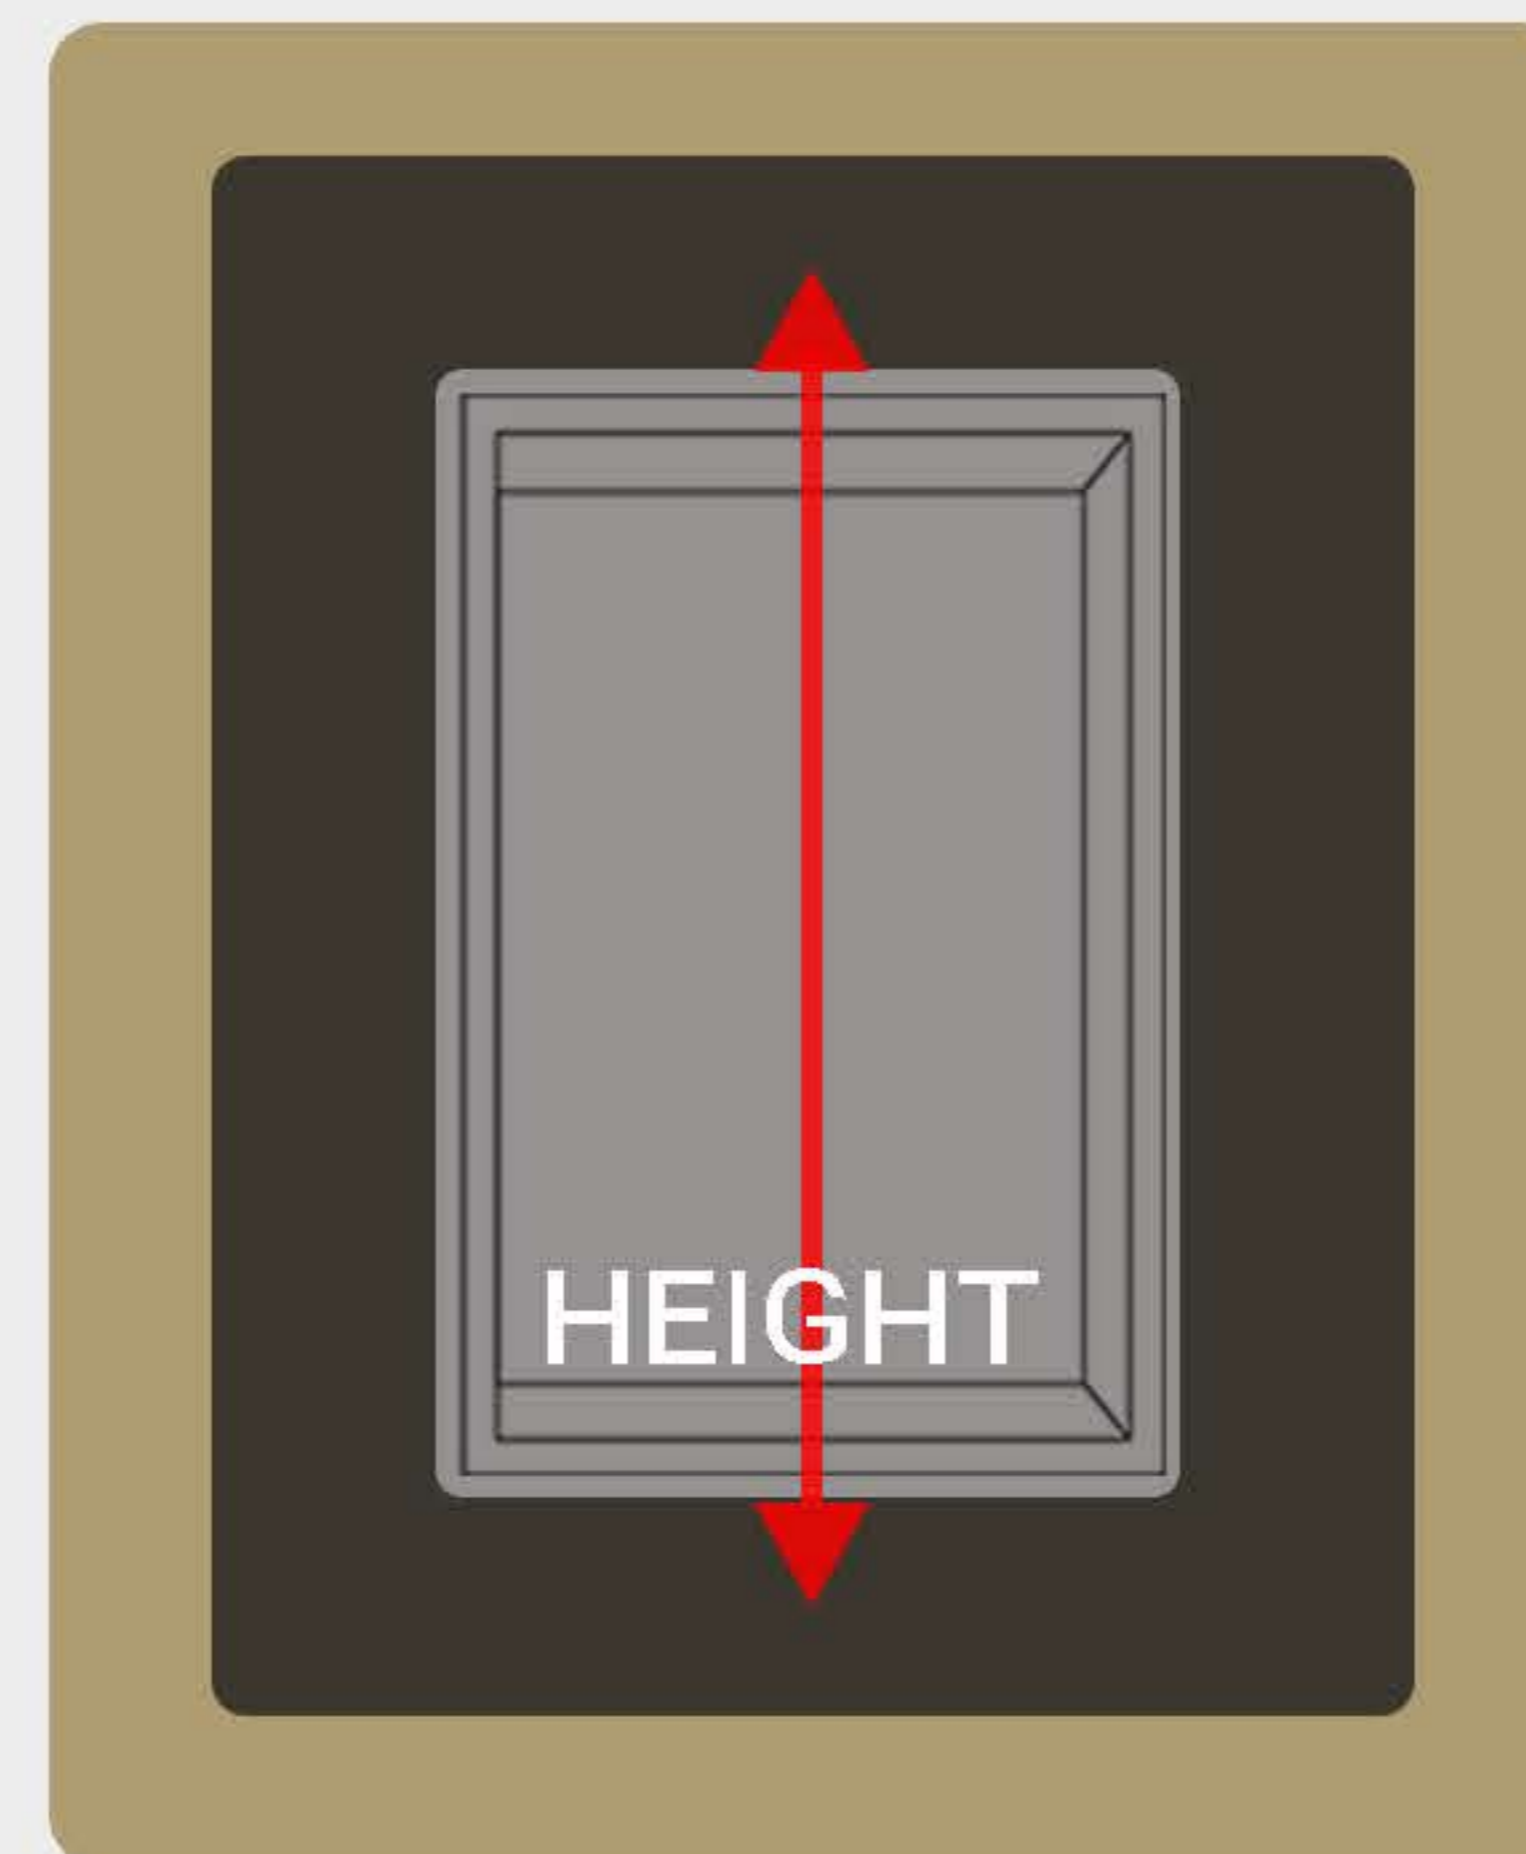

# MEASURING WIDTH AND HEIGHT

The width of your window is the left to right measurement.

The height of your window is the top to bottom measurement.

You can enter your measurements below to get an instant price

Always measure in millimetres

For complete confidence,  
watch the tutorial video's on how to  
measure for all blinds and curtain  
types