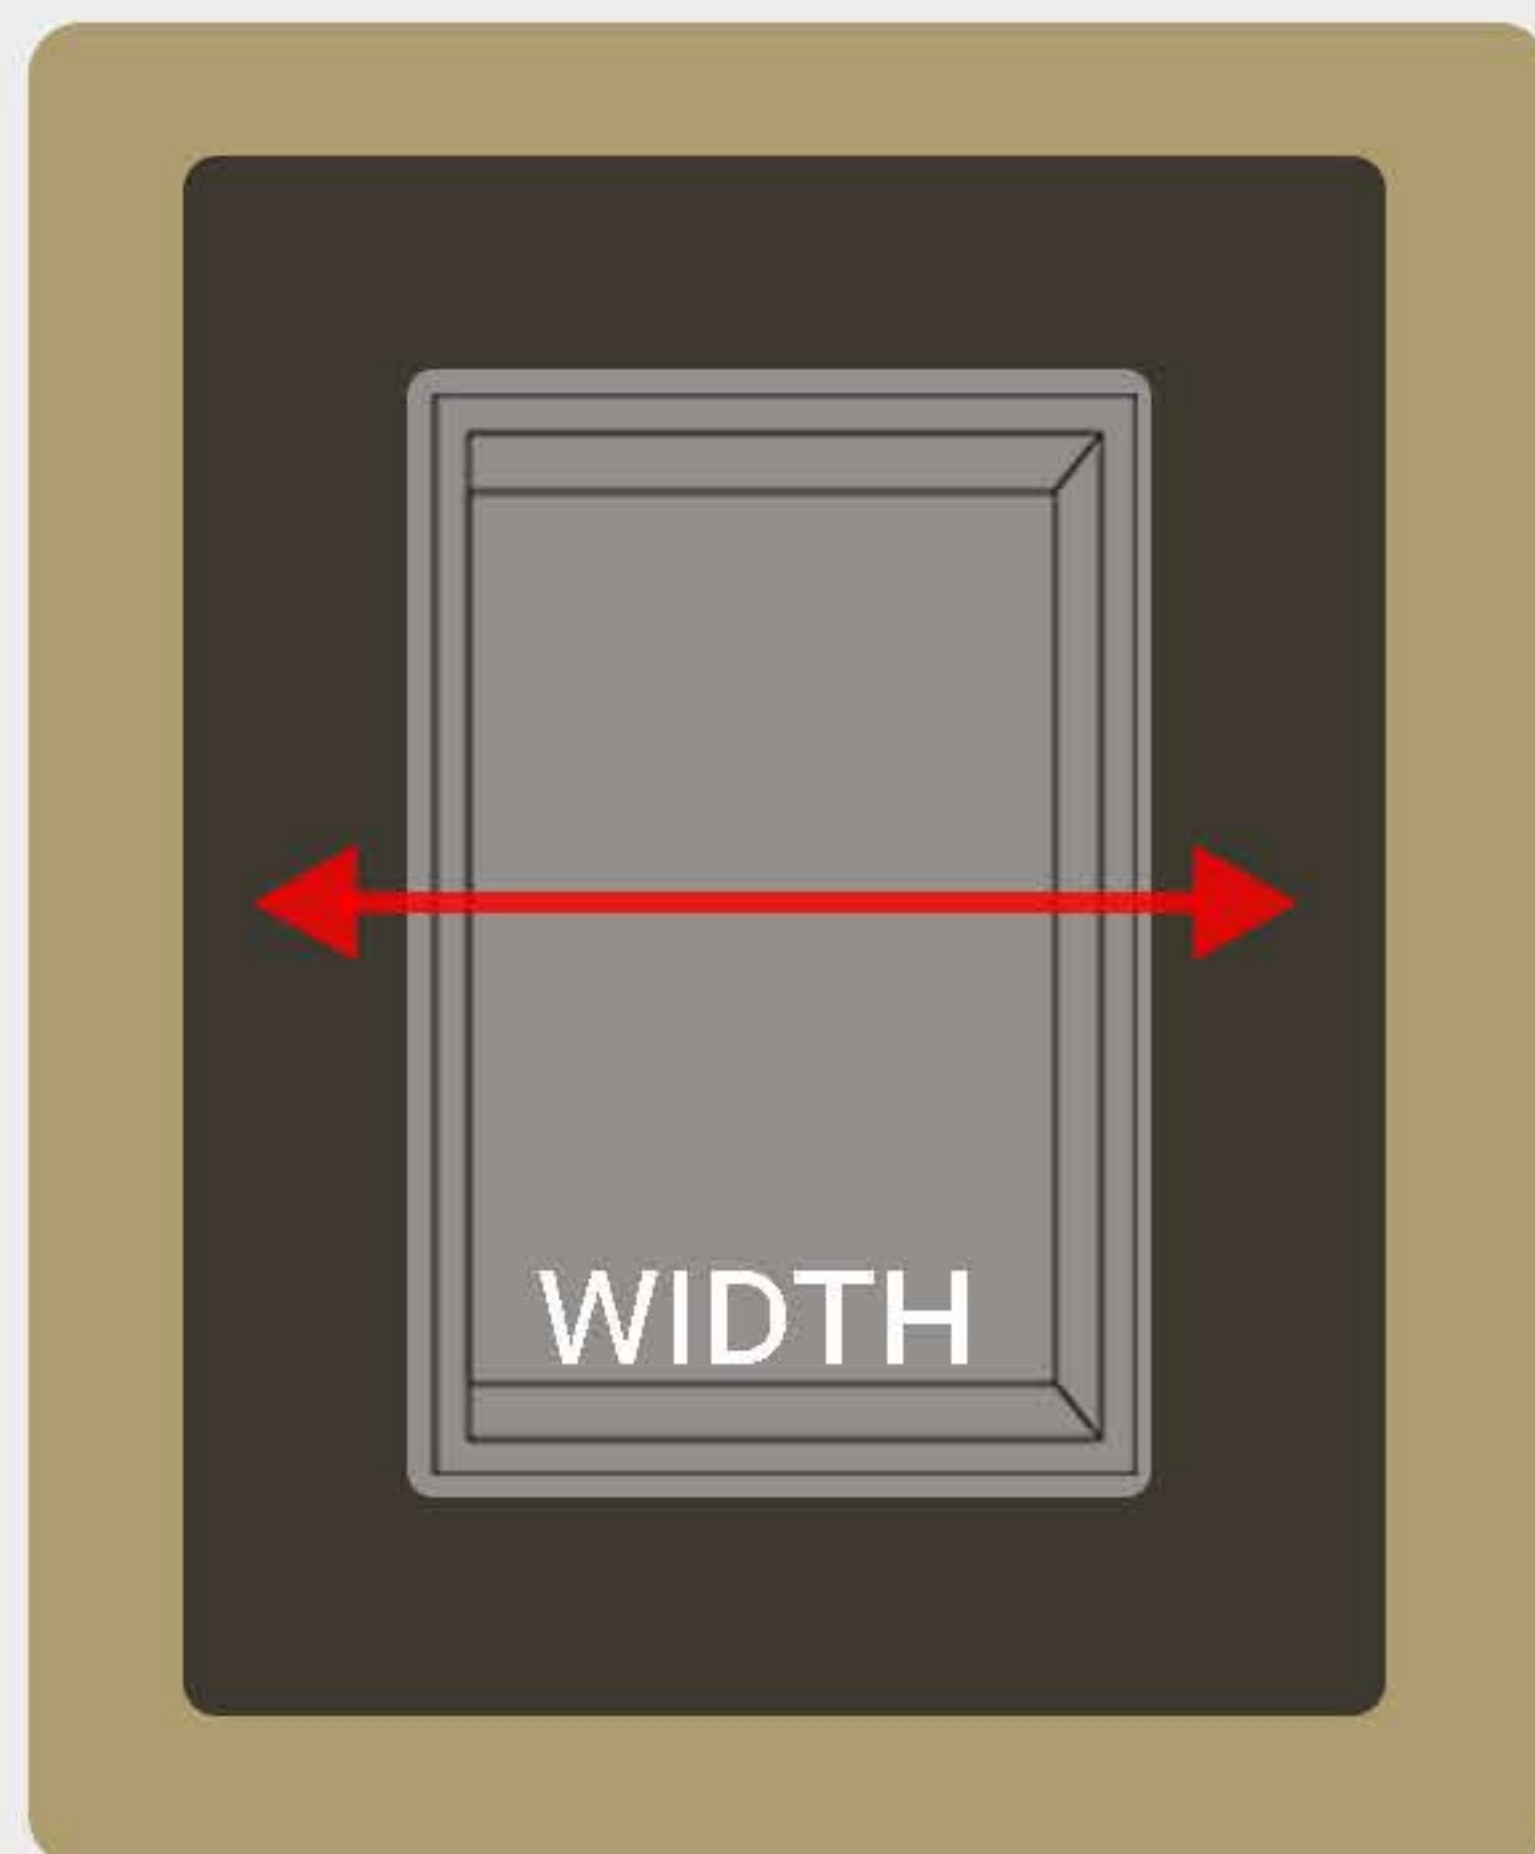

# MEASURING WIDTH AND HEIGHT

The width of your window is the left to right measurement.

The height of your window is the top to bottom measurement.

You can enter your measurements below to get an instant price

Always measure in millimetres

For complete confidence,  
watch the tutorial video's on how to  
measure for all blinds and curtain  
types